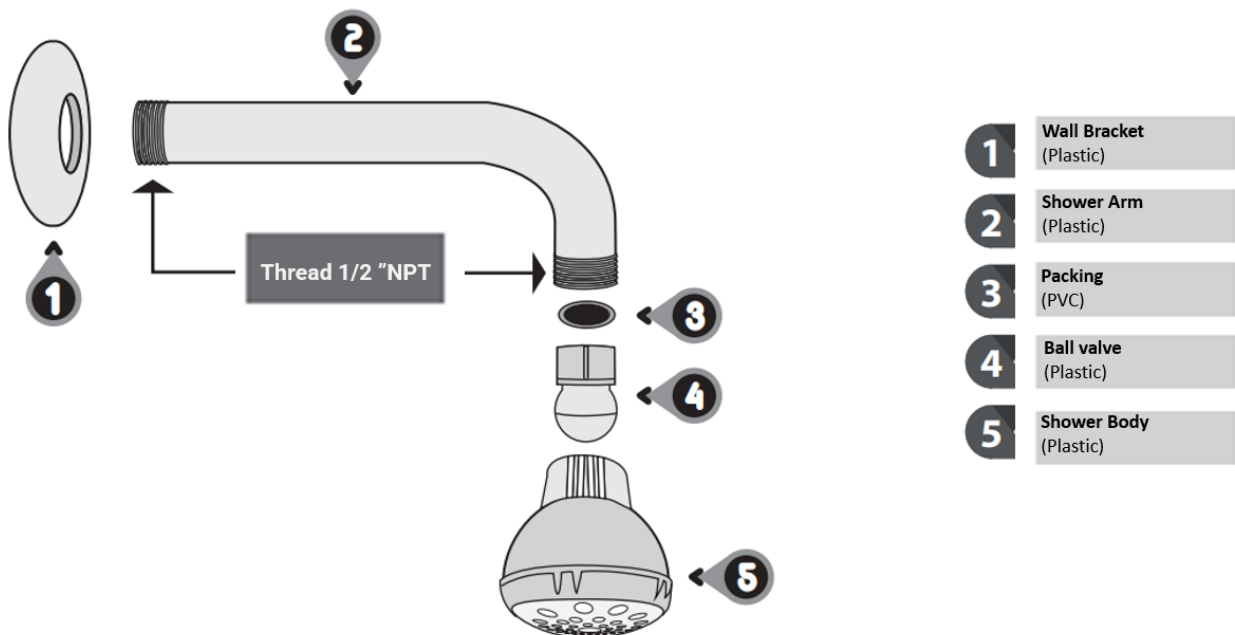

宁波陆易进出口有限公司

NINGBO LOUIE IMP. & EXP. CORP., LTD

NO.200 JINHE ROAD ZHENHAI ECONOMIC DEVELOPMENT ZONE, NINGBO 315221 CHINA
TEL: 0086-574-87915717 FAX:0086-574-87786749

PLASTIC SHOWER HEAD 120mm (SX-316)

PRODUCT	PLASTIC SHOWER
CODE	SX-316
MEASURE	4 "
	120 mm

FEATURES

1. Round Wall Shower.
2. ABS Plastic Product
3. Chrome Coating
4. Rosca ½ NPT

USES

1. Shower for home use
2. Use with hot and cold water

COMPONENTS

INSTALLATION MODE